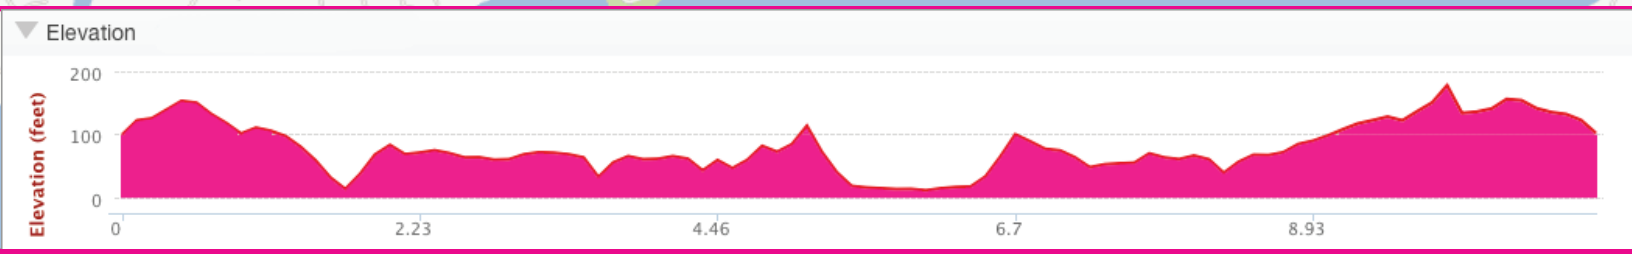

MAINE
women's
ride
BICYCLE COALITION OF MAINE
10-Mile Route

Women's Ride Cue Sheet
10 Mile Route
Follow Red Route Markers

Turn Cue	Description	Cumulative Distance (miles)
Start	LL Bean Casco Conference Center	
Right	Route 1 / Main St. (north)	0.1
Right	West St.	0.5
Right	South St.	0.9
Straight	South Freeport Rd.	1.6
Left	Staples Point Rd. / Winslow Park Way	4.1
Turn Around Point	Winslow Park	6
	Staples Point Rd. / Winslow Park Way	6.1
Right	South Freeport Rd.	7.9
Left	Pine St.	8.9
Right	Route 1 / Main St. (north)	10.5
Right	Casco St.	11.3
Finish	LL Bean Casco Conference Center on the right	11.4